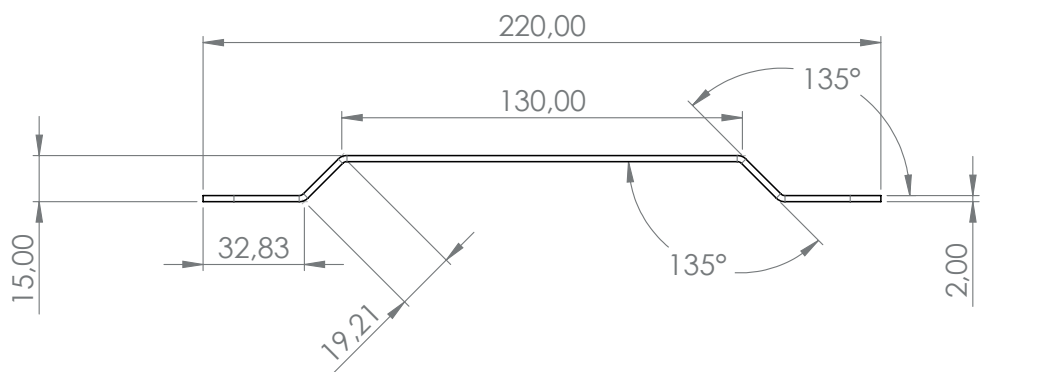

KPADVESA-200100-100100

Adapteur support VESA 200x100mm vers 100x100mm

KPADVESA

200100-100100

1