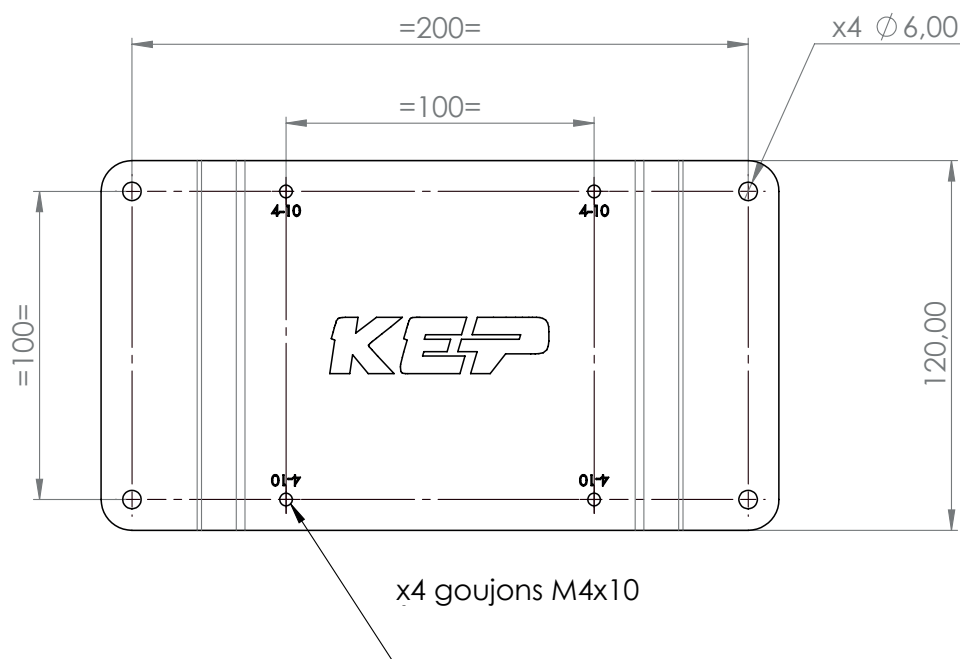

KPADVESA-200100-100100

Adapteur support VESA 200x100mm vers 100x100mm

KPADVESA

200100-100100

1